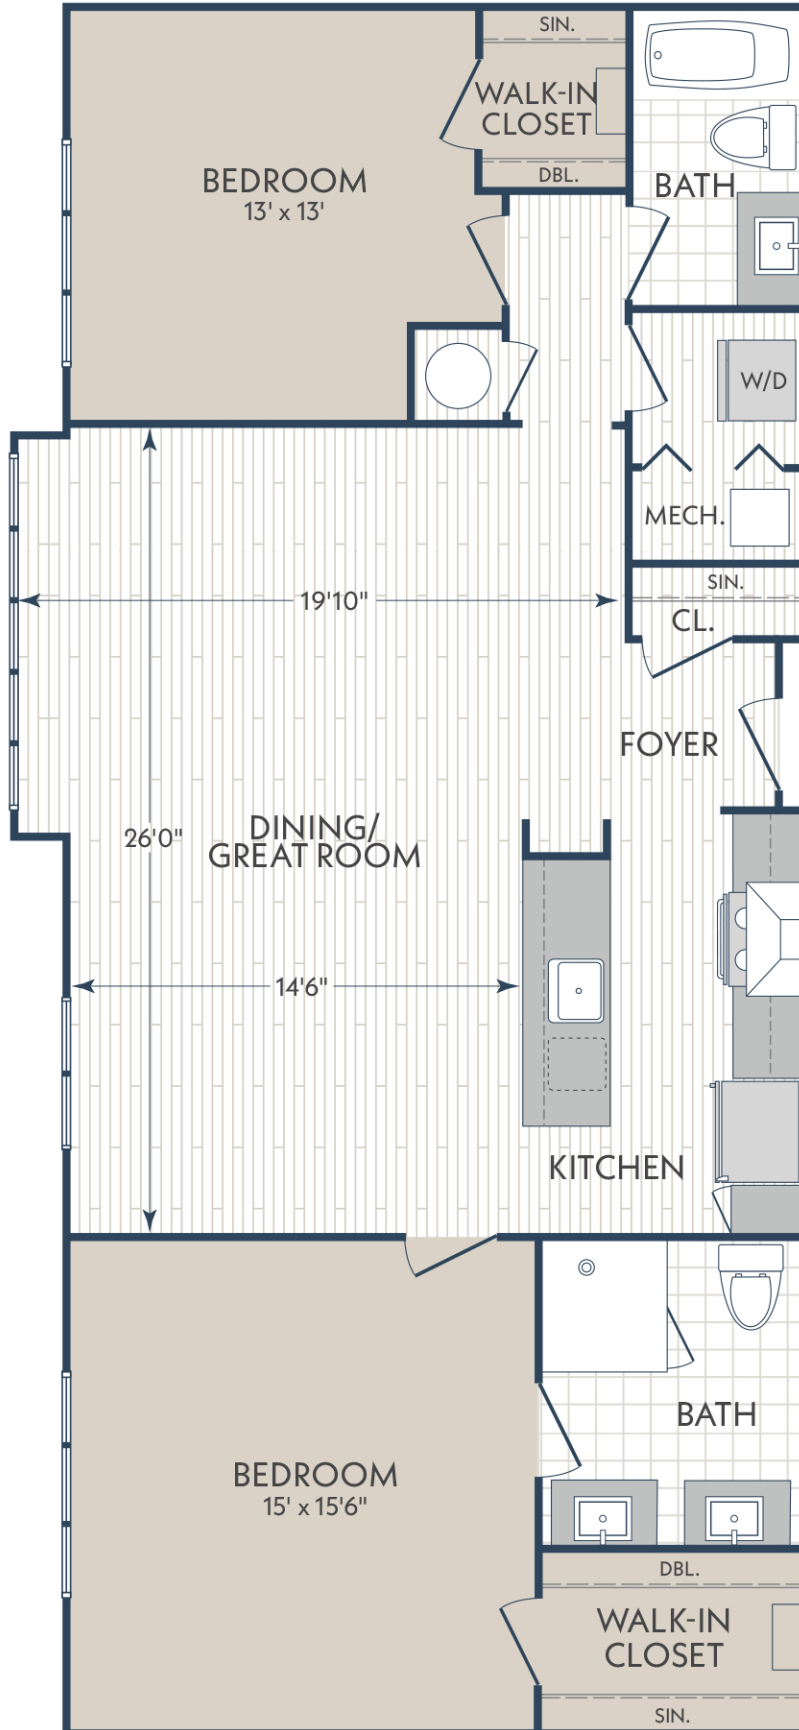

Residence 54

1,322 sq. ft.

THE ENCLAVE 
birmingham

Dimensions and square footage may vary by unit.

TheEnclaveBirmingham.com