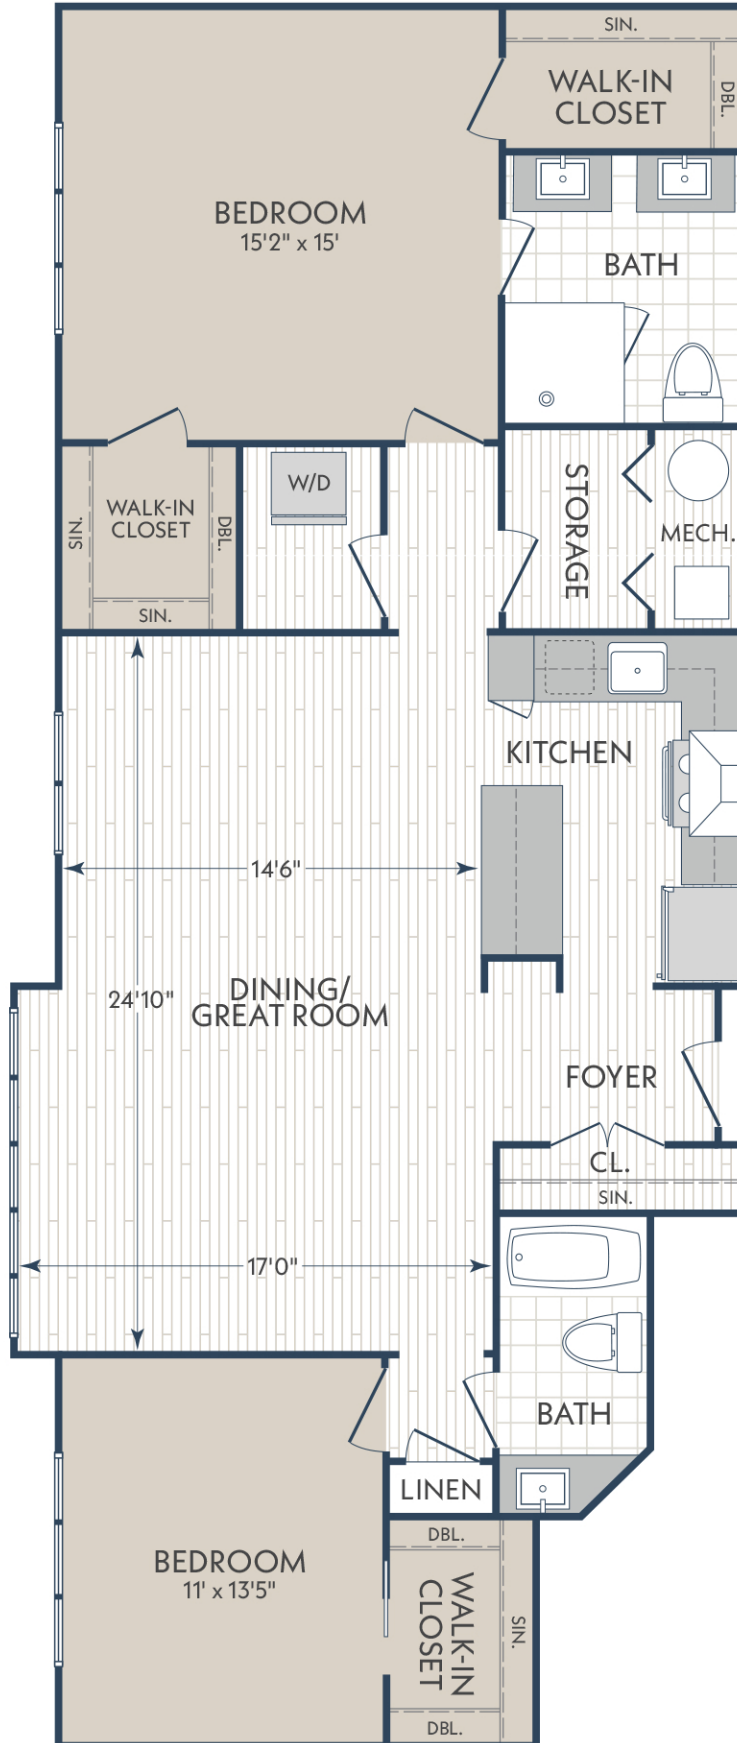

Residence 53

1,344 sq. ft.

THE ENCLAVE 
birmingham

Dimensions and square footage may vary by unit.

TheEnclaveBirmingham.com