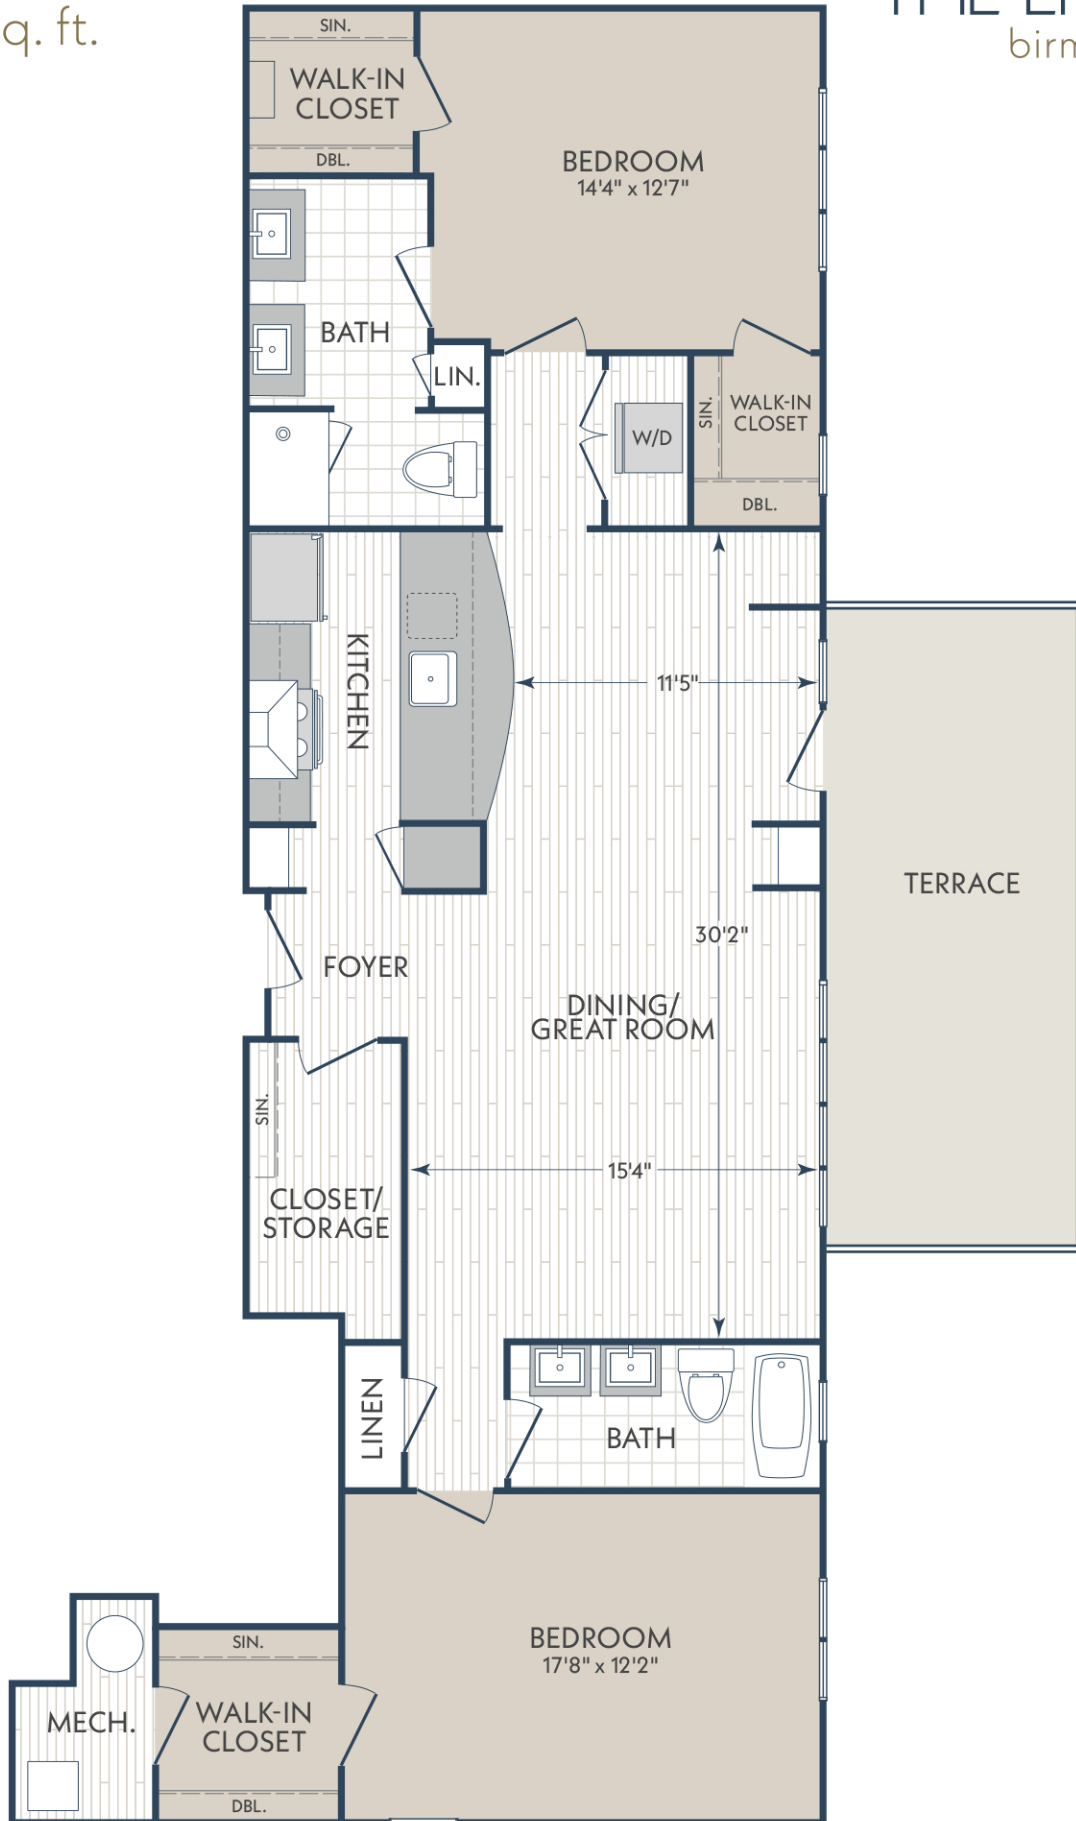

Residence 52

1,452 sq. ft.

THE ENCLAVE 
birmingham

Dimensions and square footage may vary by unit.

TheEnclaveBirmingham.com