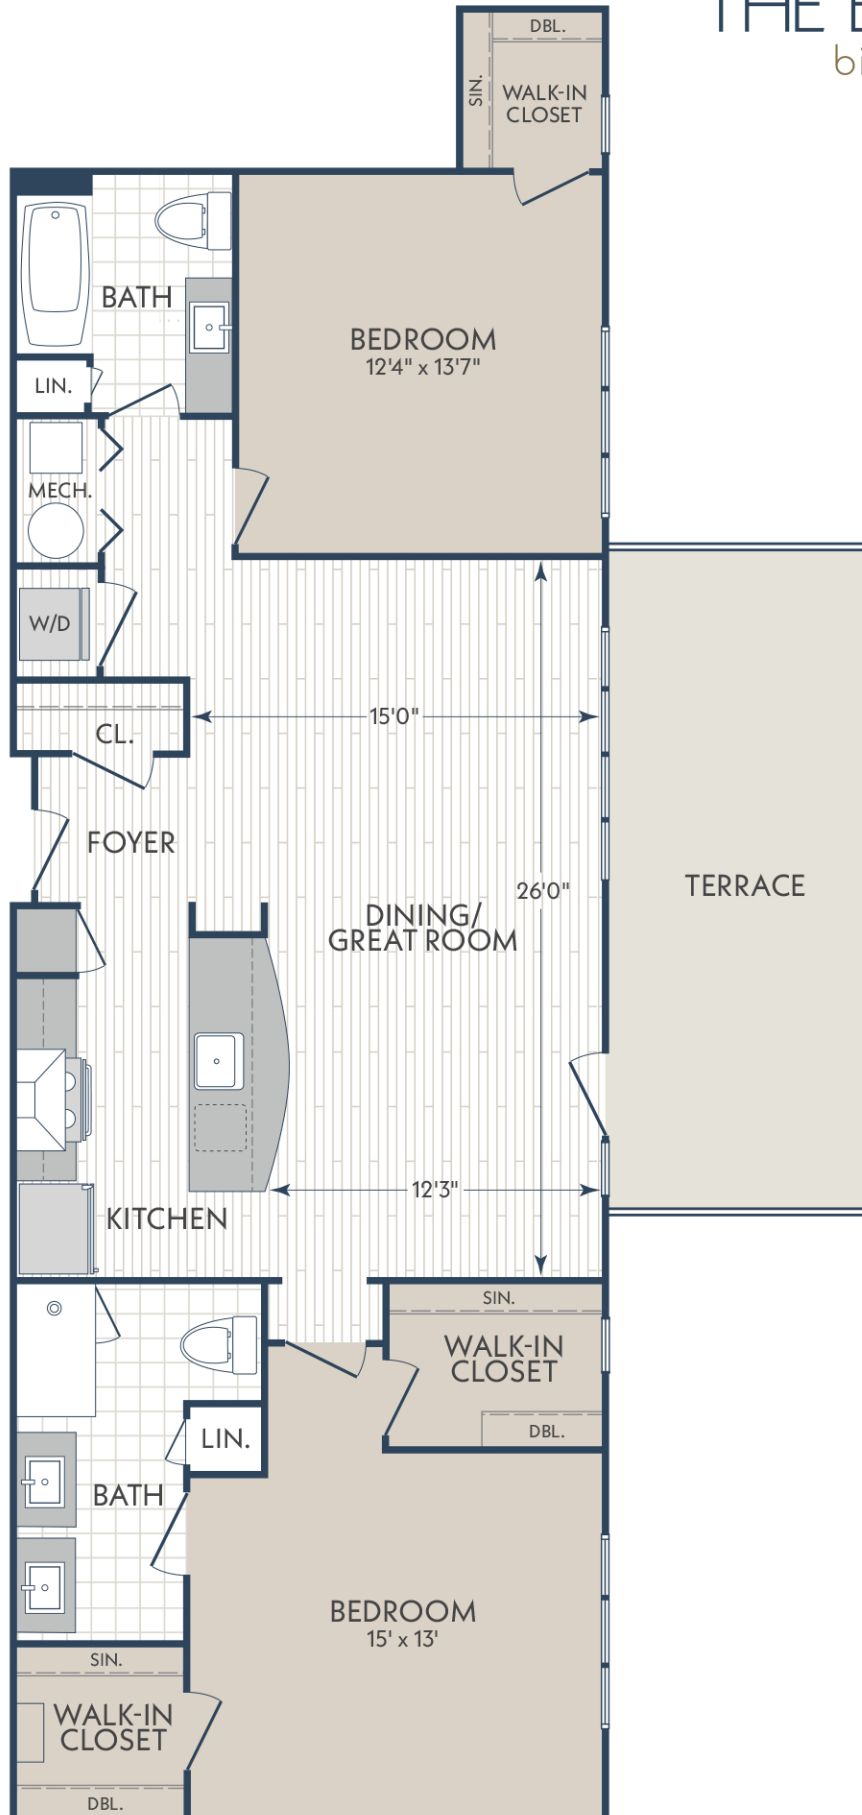

Residence 51

1,290 sq. ft.

THE ENCLAVE 
birmingham

Dimensions and square footage may vary by unit.

TheEnclaveBirmingham.com