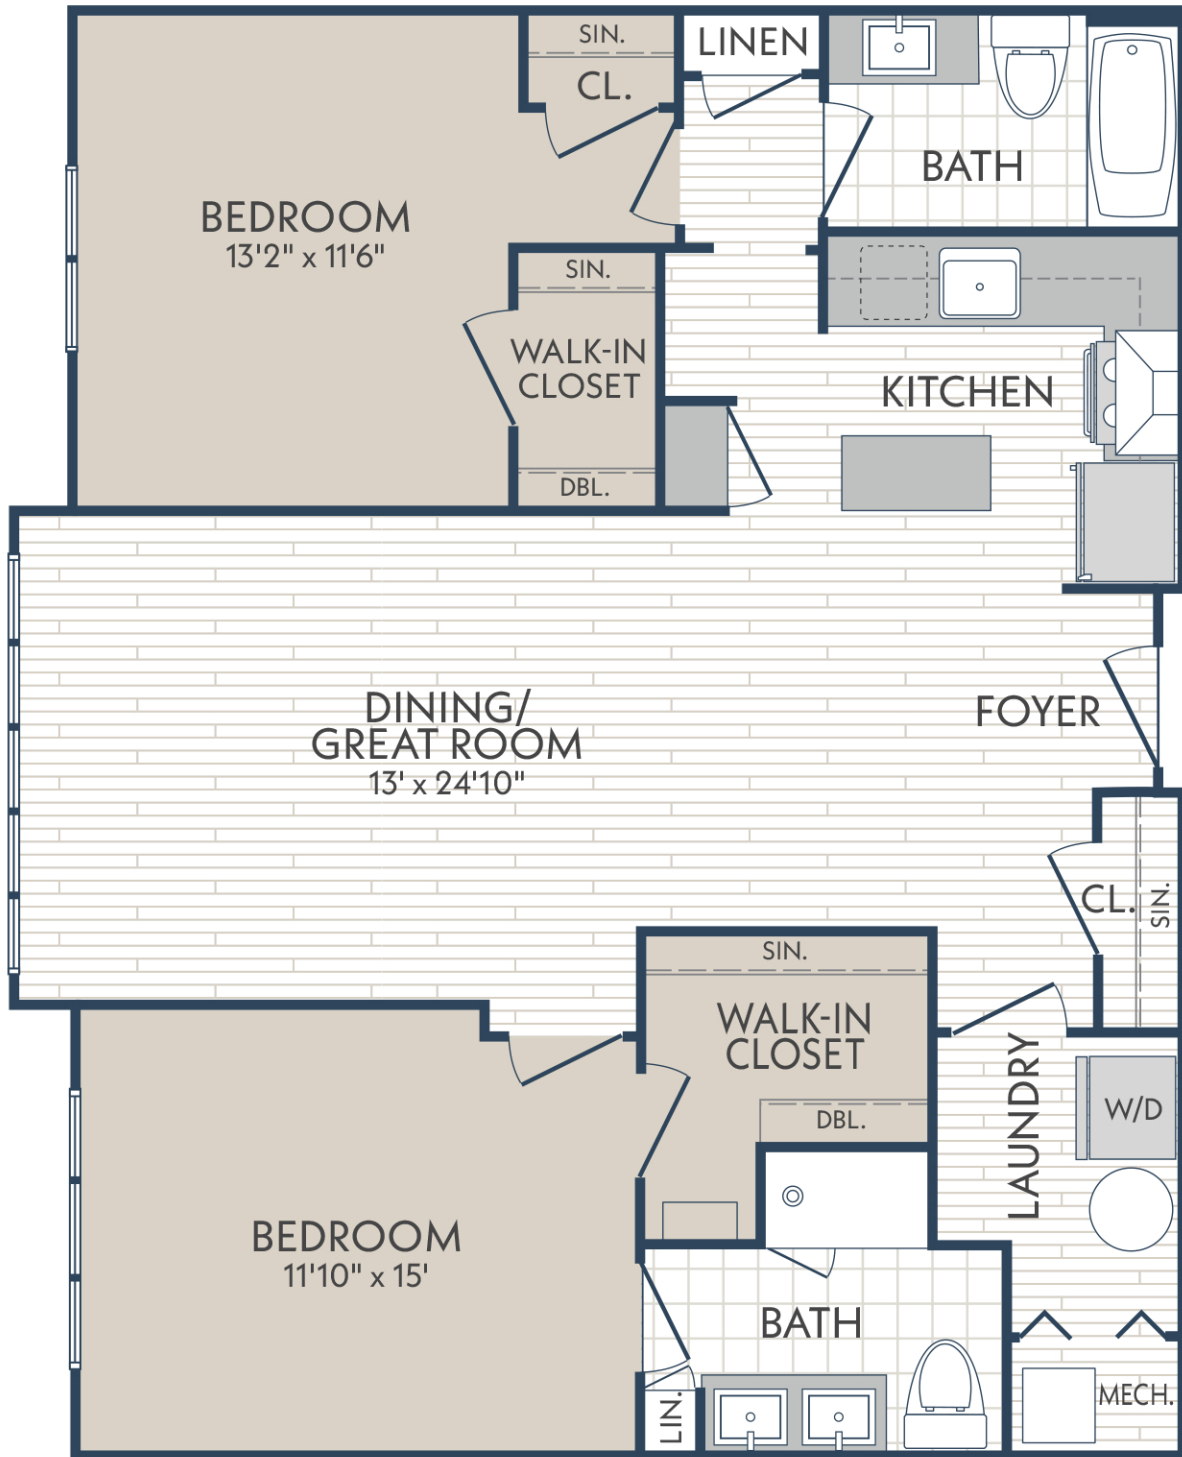

Residence 45

1,169 sq. ft.

THE ENCLAVE 
birmingham

Dimensions and square footage may vary by unit.

TheEnclaveBirmingham.com