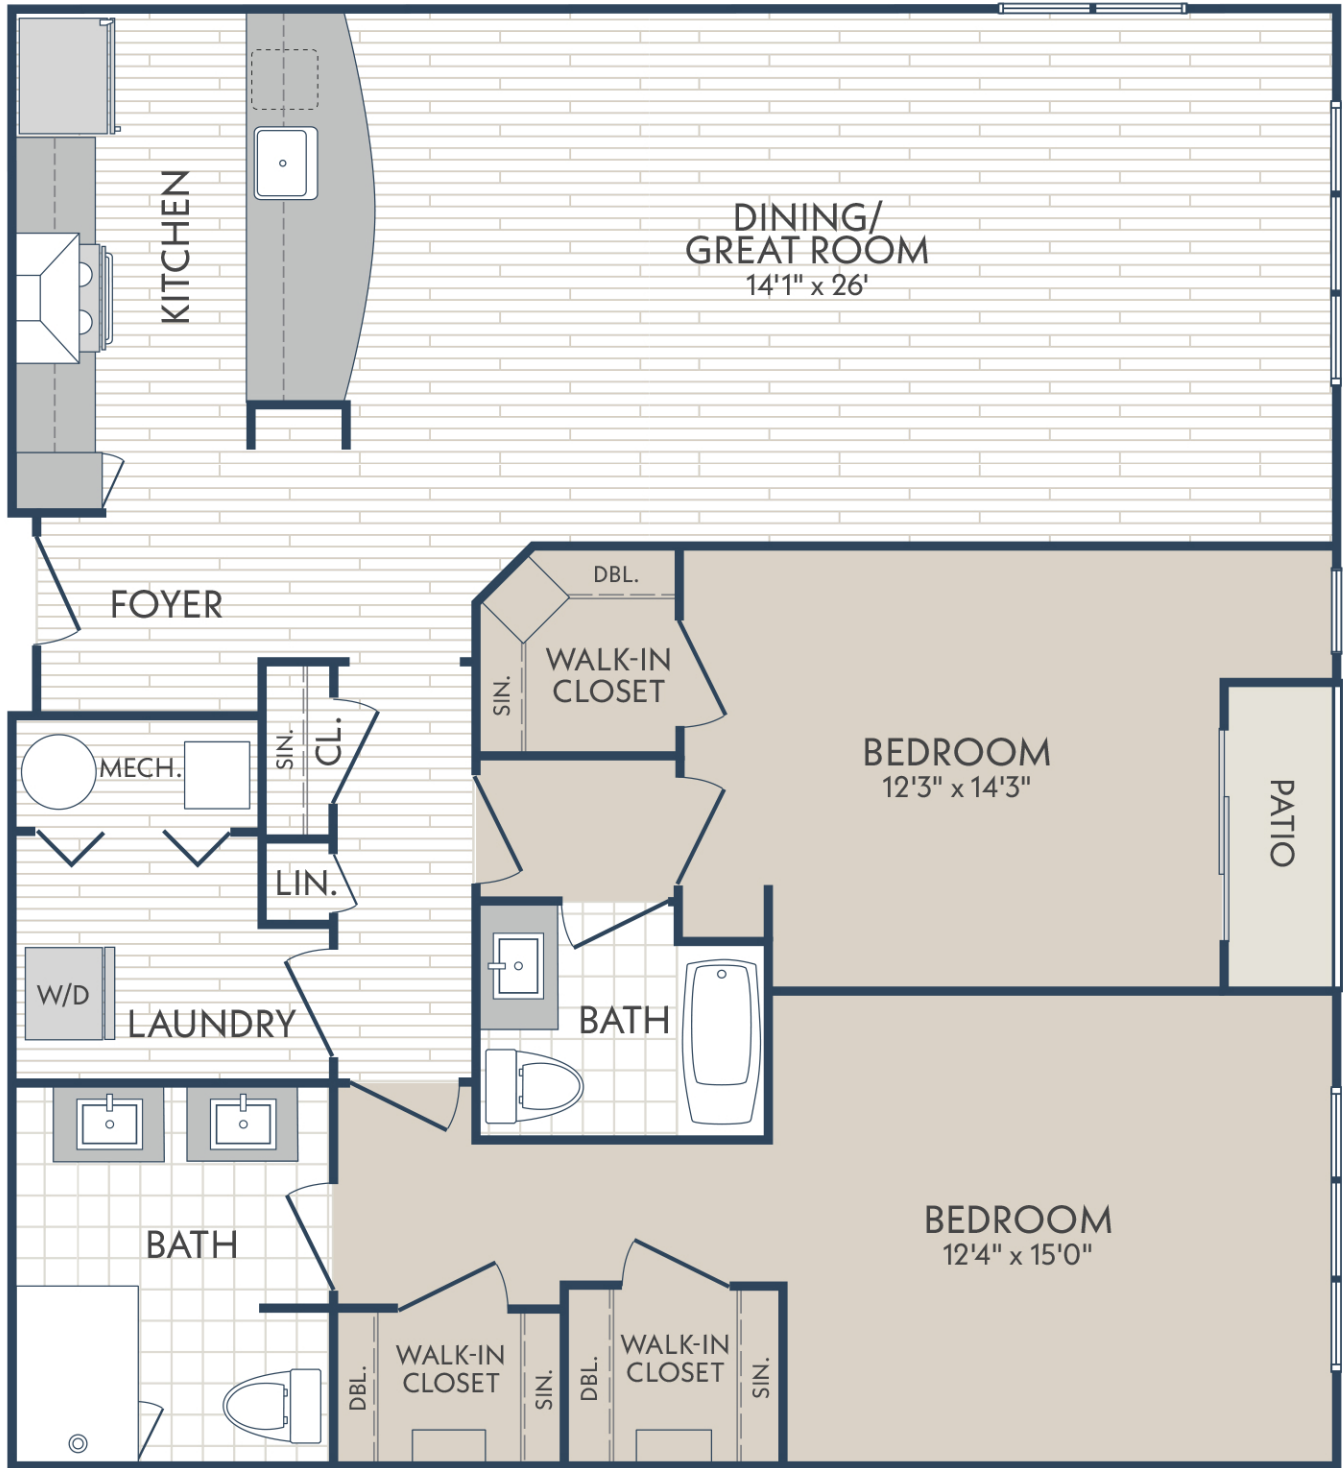

Residence 12

1,364 sq. ft.

THE ENCLAVE 
birmingham

Dimensions and square footage may vary by unit.

TheEnclaveBirmingham.com