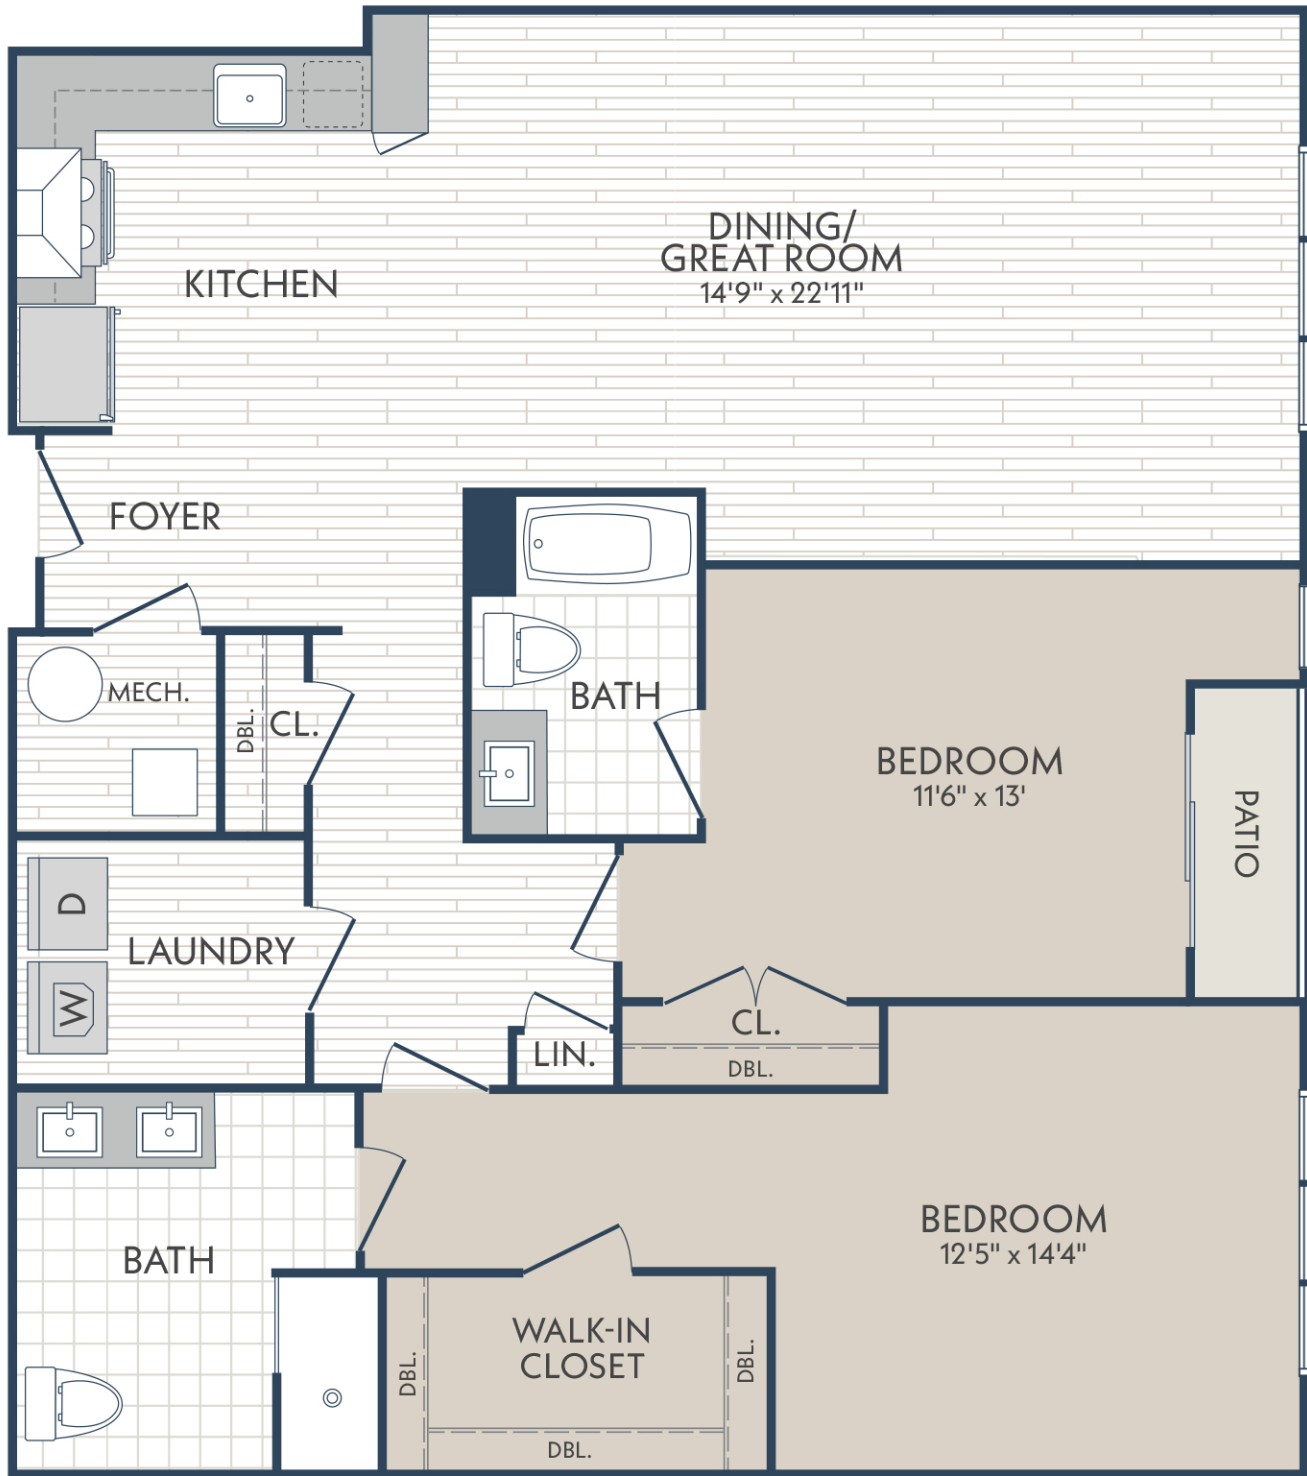

Residence 11

1,334 sq. ft.

THE ENCLAVE 
birmingham

Dimensions and square footage may vary by unit.

TheEnclaveBirmingham.com