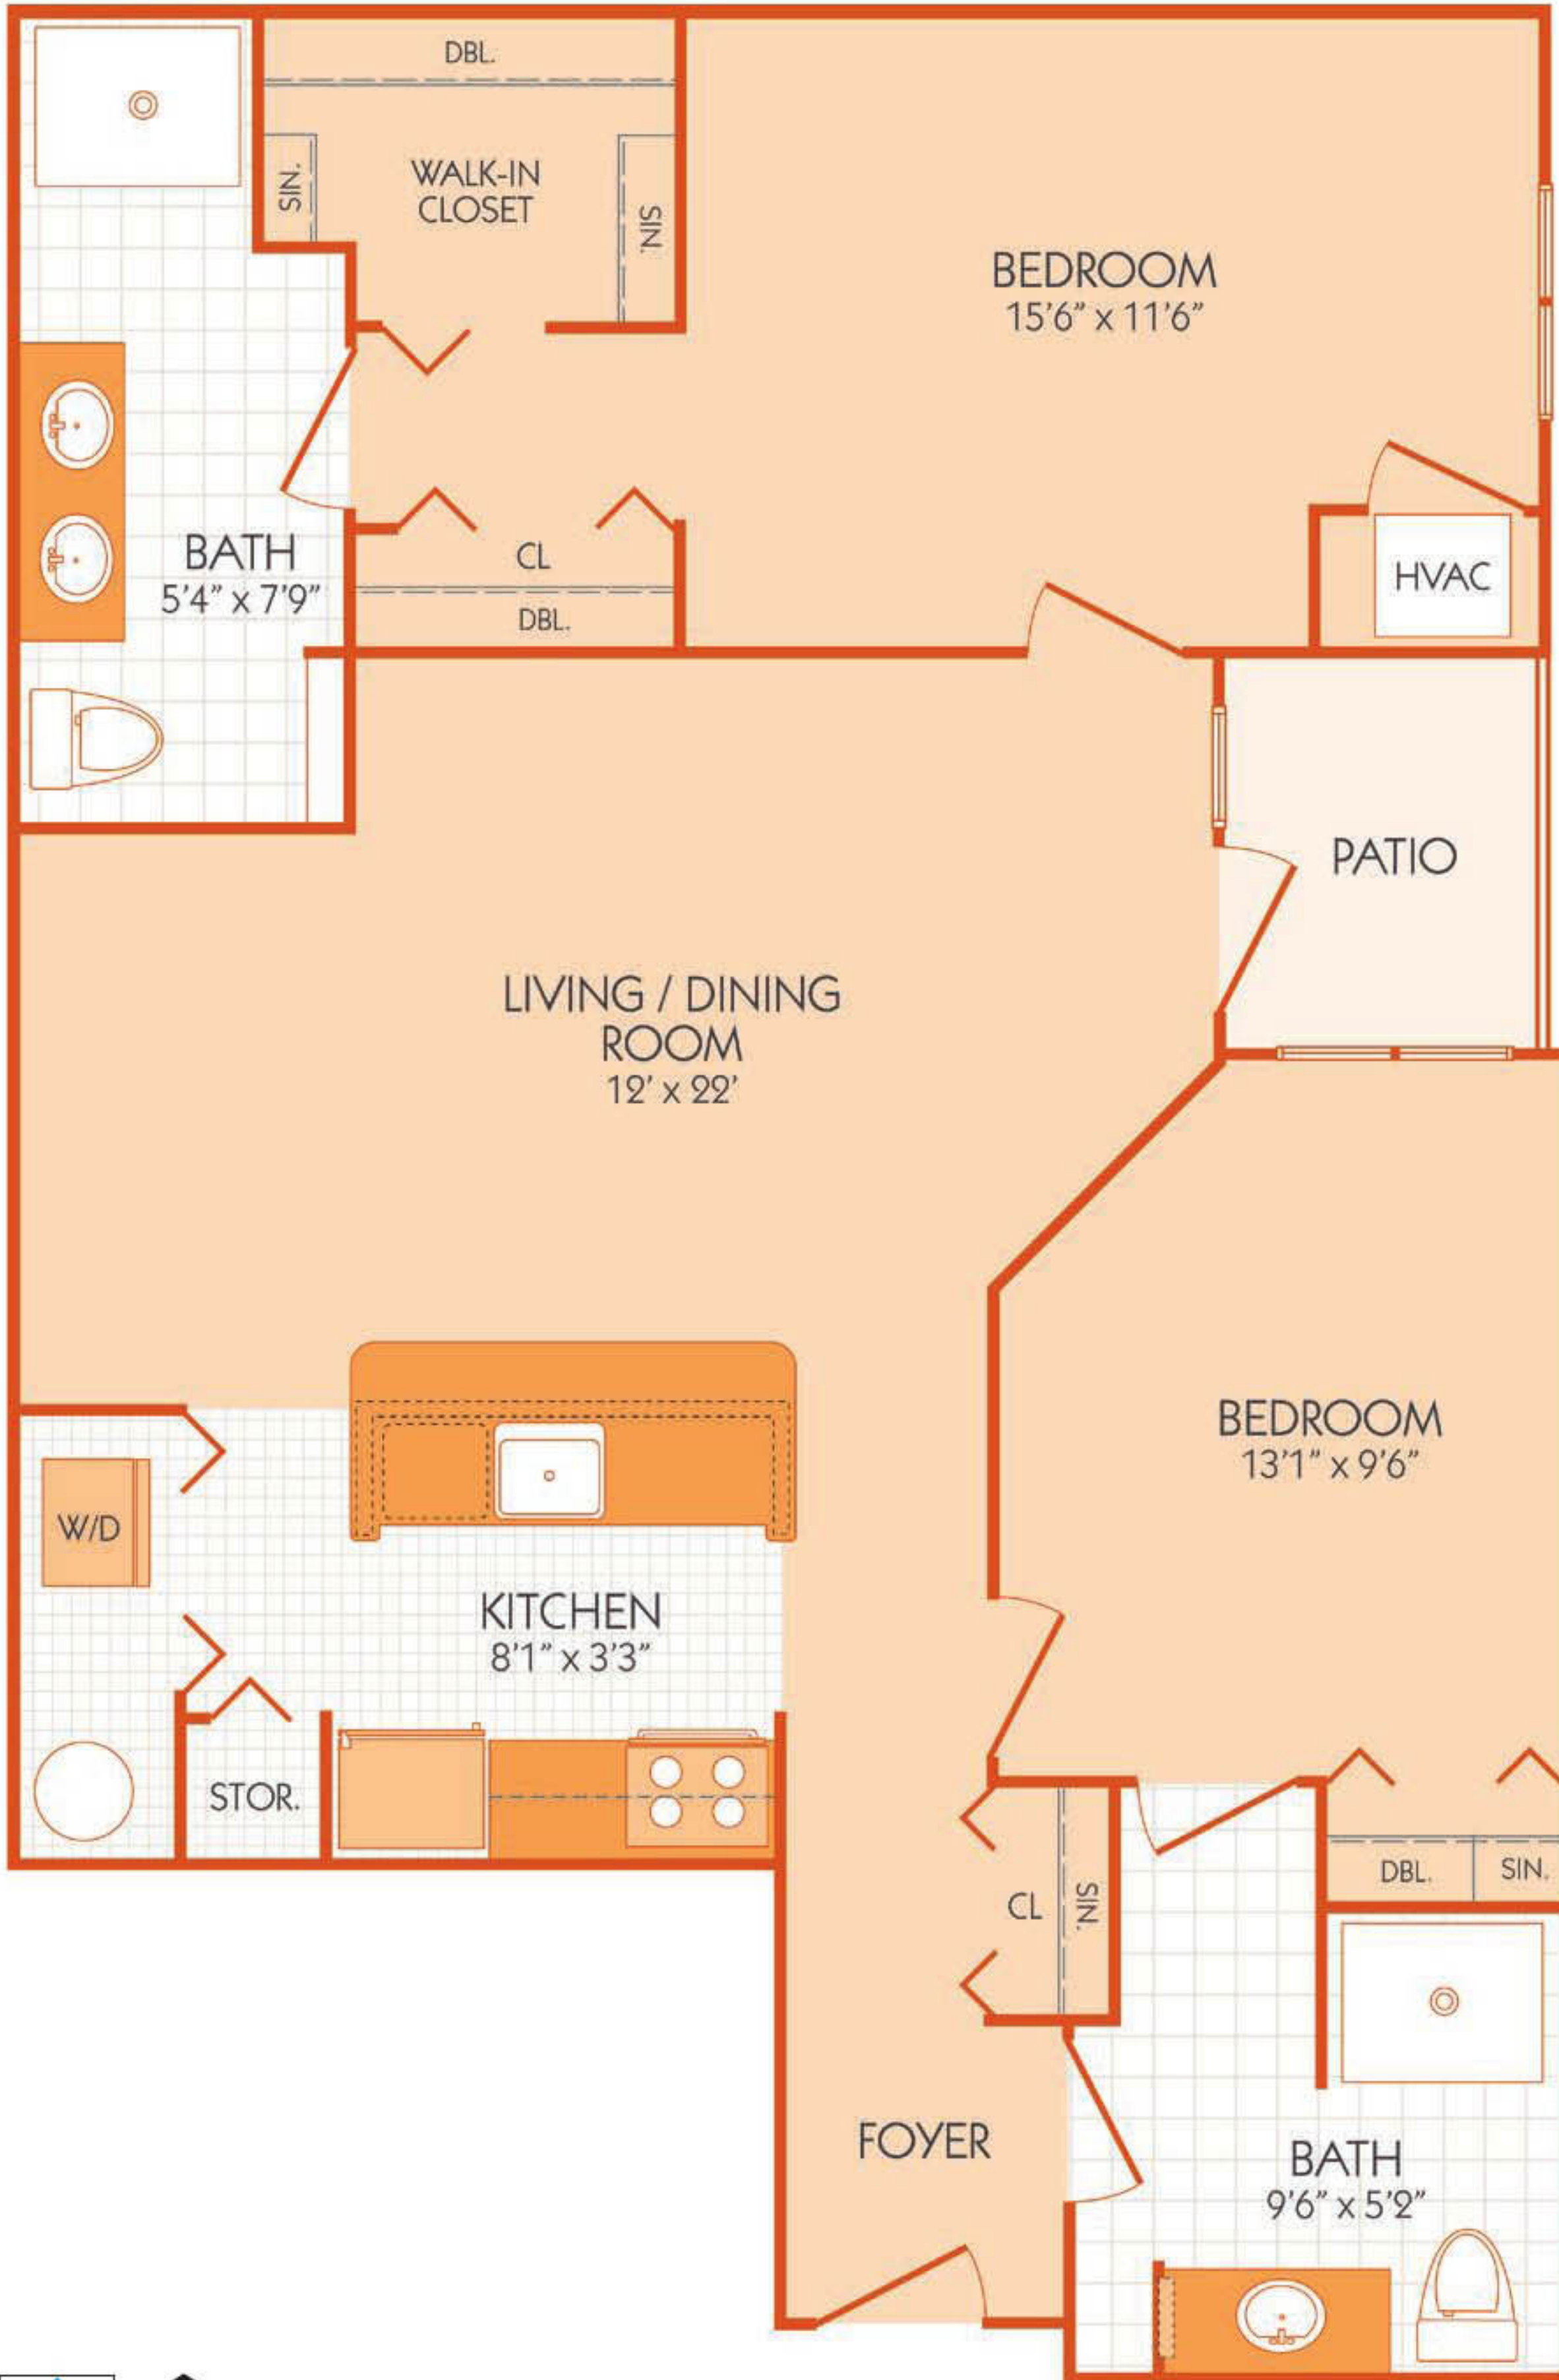

The Willits  
1,130 sq. ft.

Dimensions and square footage may vary by unit.