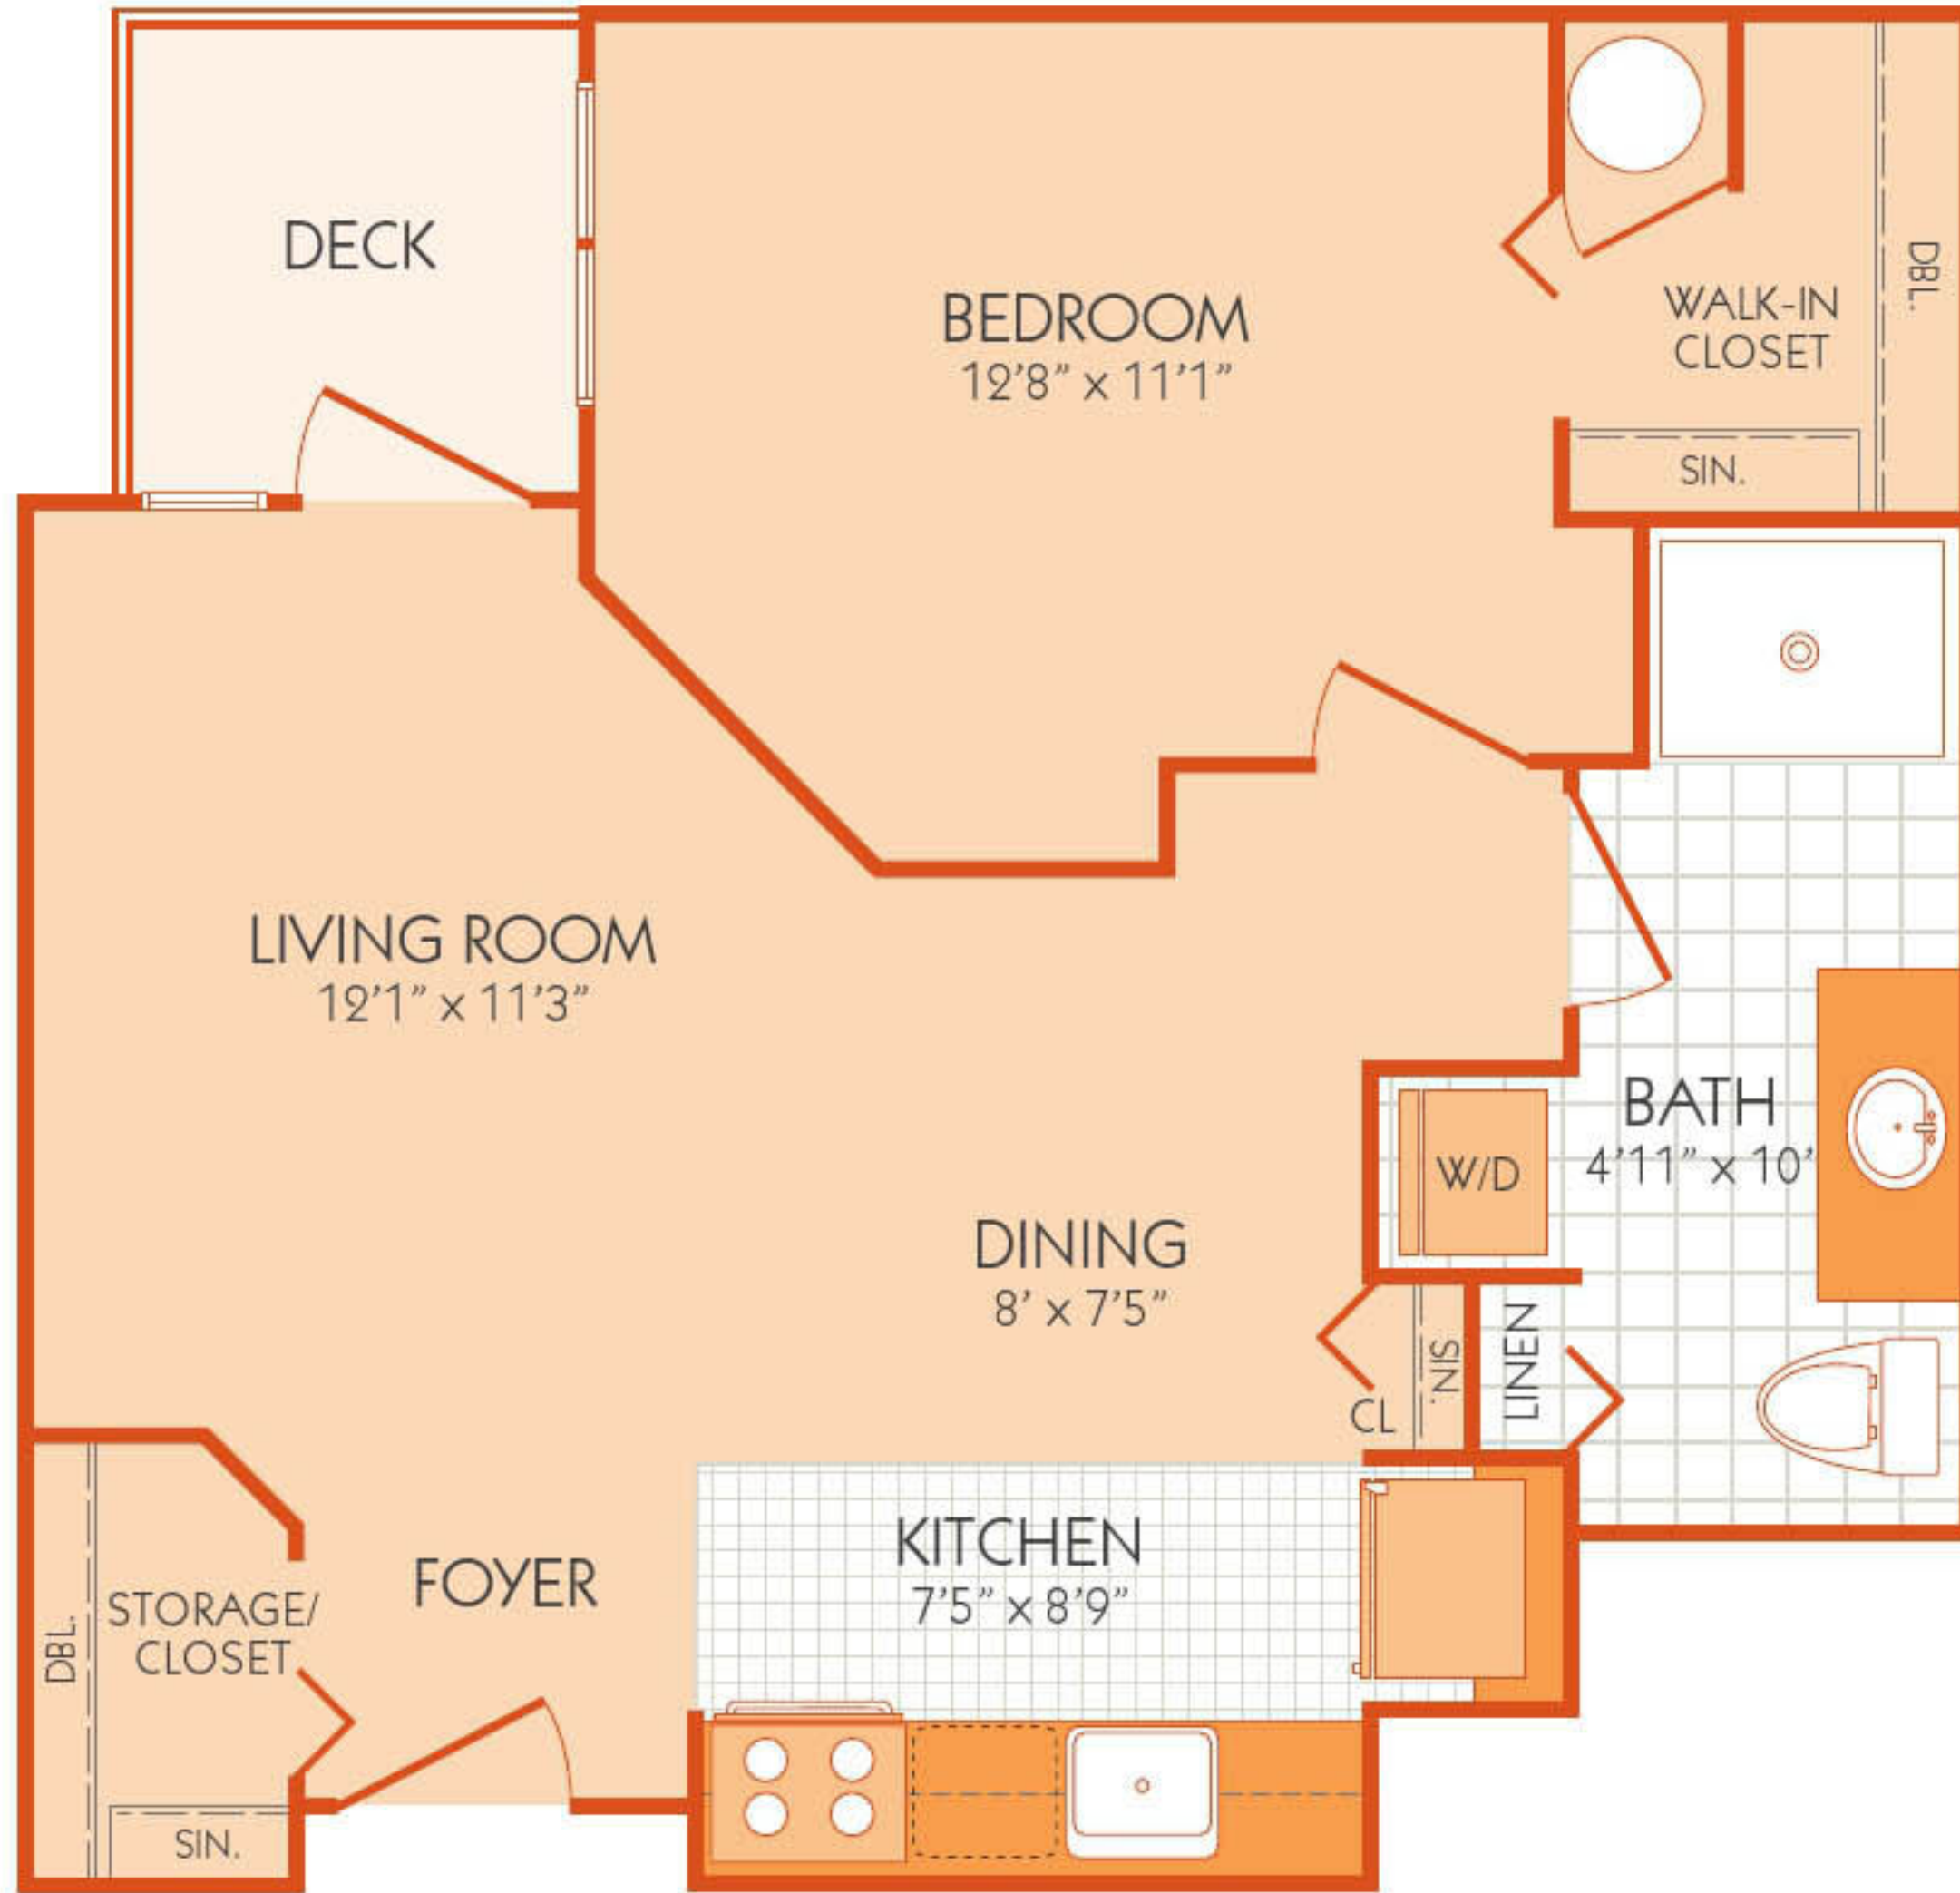

The Oakland
593 sq. ft.

Dimensions and square footage may vary by unit.

www.AllSeasonsBirmingham.com
(248) 237-3861

1HA
1D
9/2015