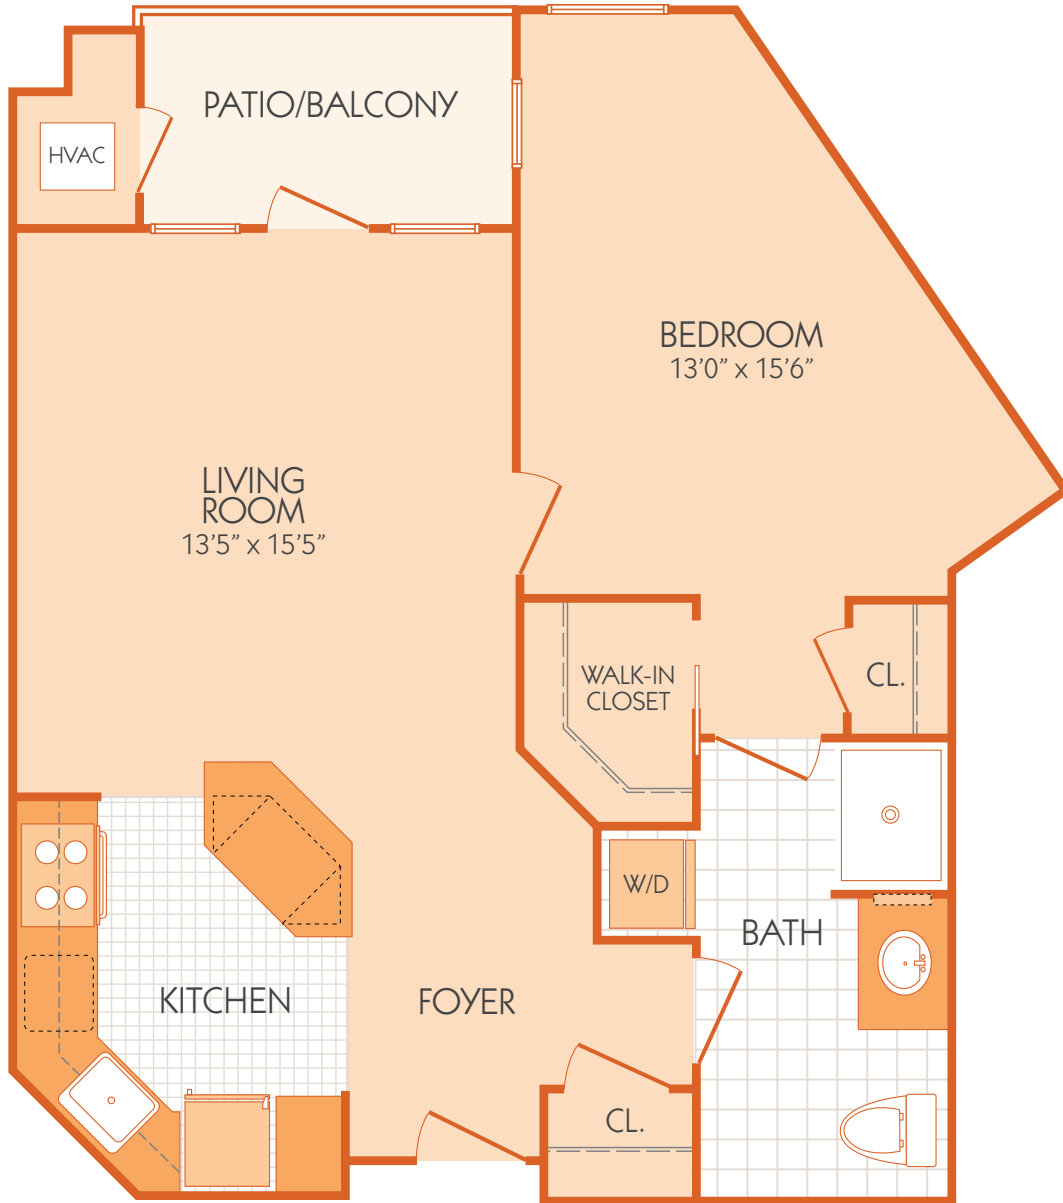

# The Sylvester Palm

742 sq. ft.

*Dimensions and square footage may vary by unit.*