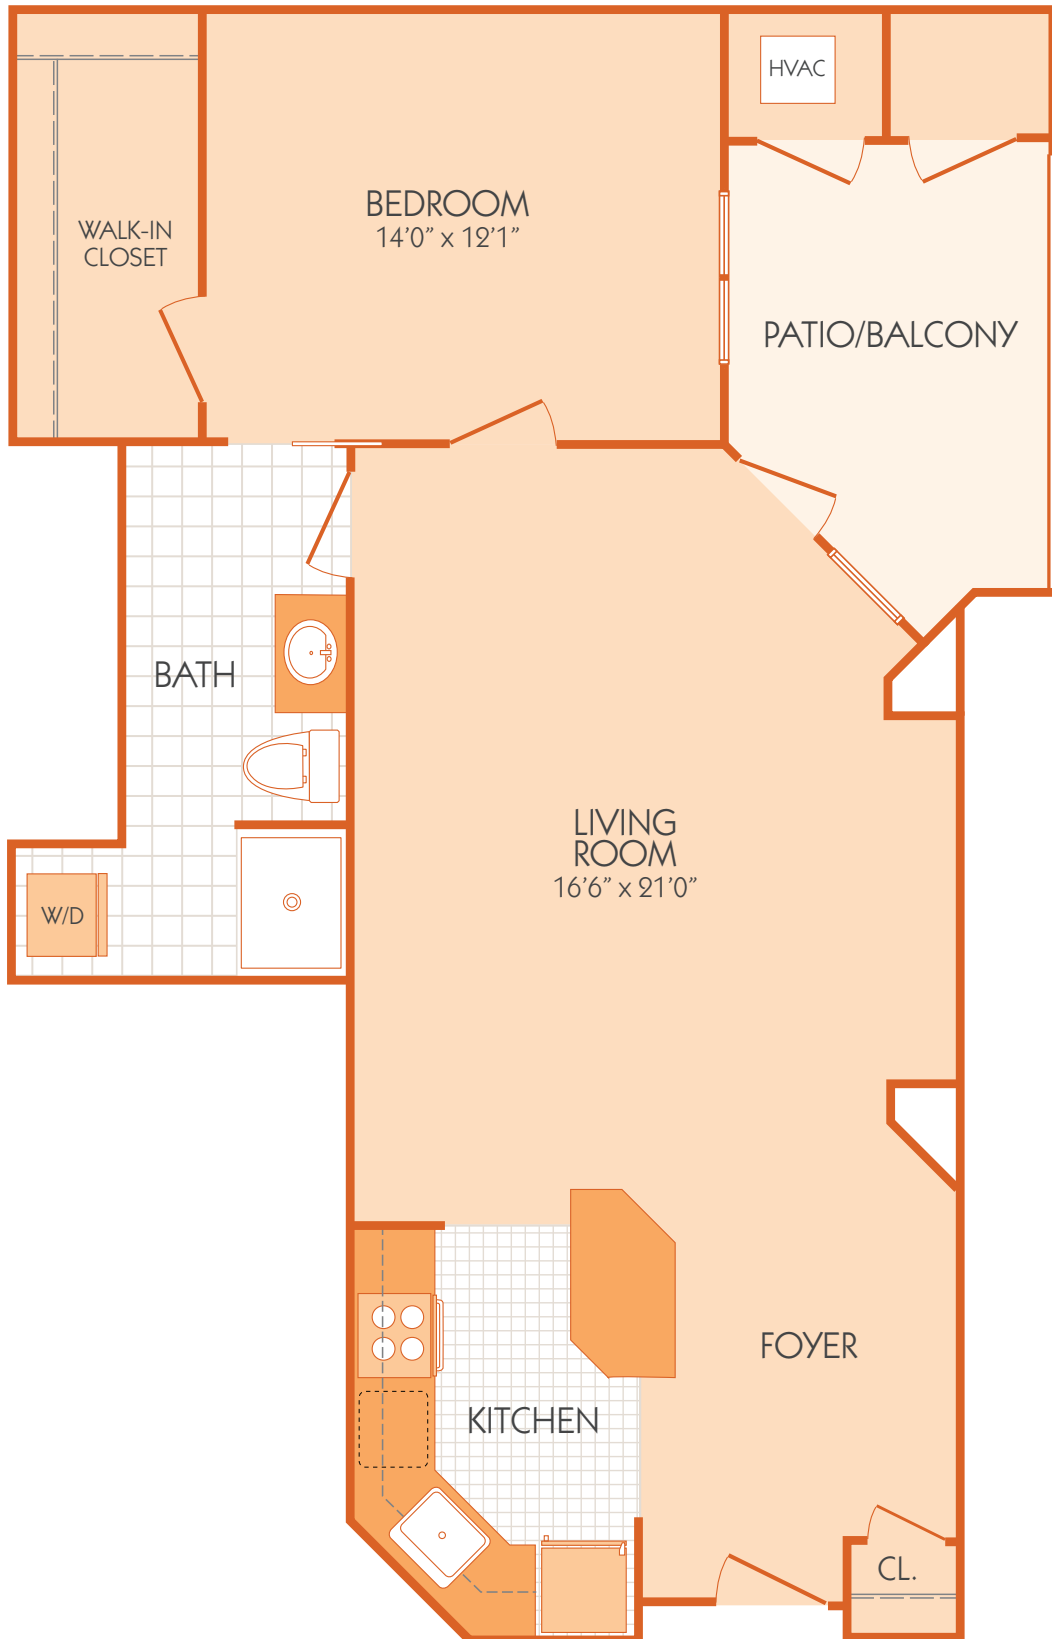

The Sabal Palm

883 sq. ft.

all seasons
NAPLES

Dimensions and square footage may vary by unit.

www.AllSeasonsNaples.com

1L1B