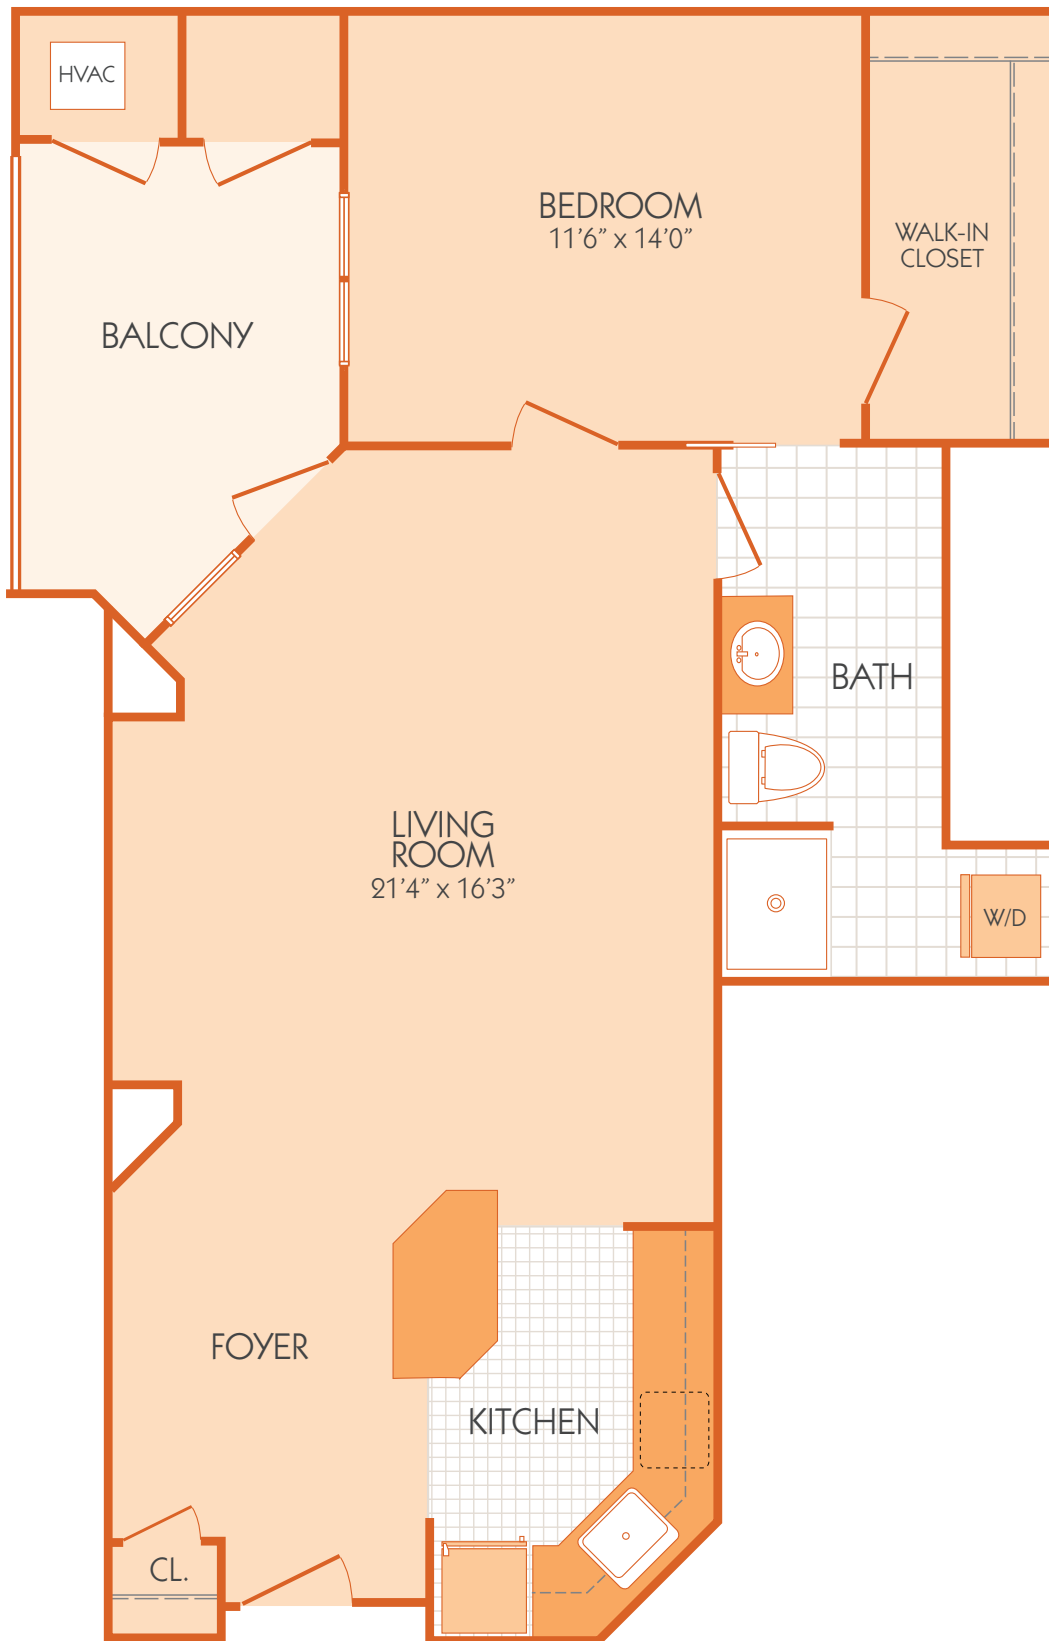

The Oak
876 sq. ft.

Dimensions and square footage may vary by unit.