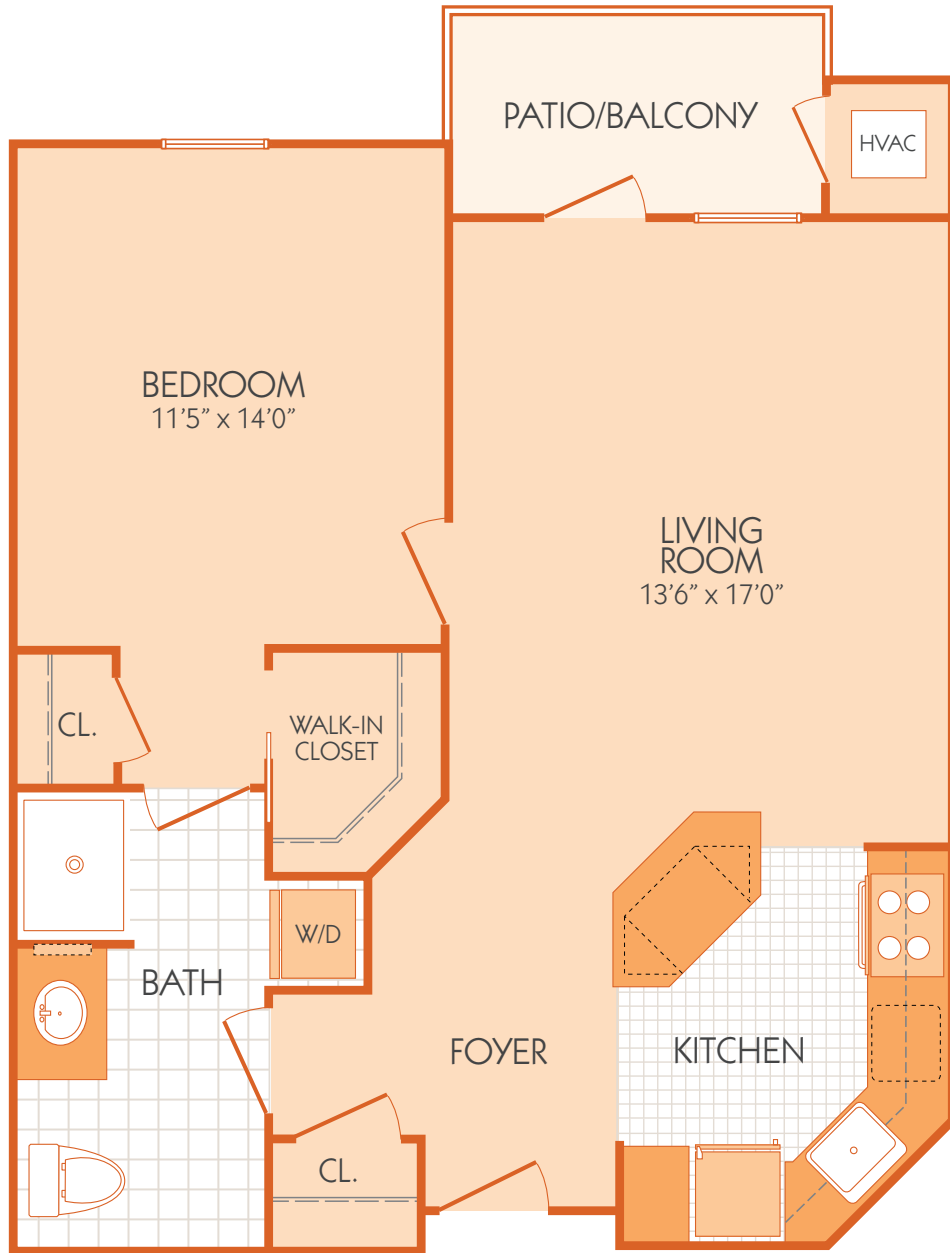

# The Coconut Palm

758 sq. ft.

EQUAL HOUSING OPPORTUNITY *Dimensions and square footage may vary by unit.*

[www.AllSeasonsNaples.com](http://www.AllSeasonsNaples.com)

1L1A