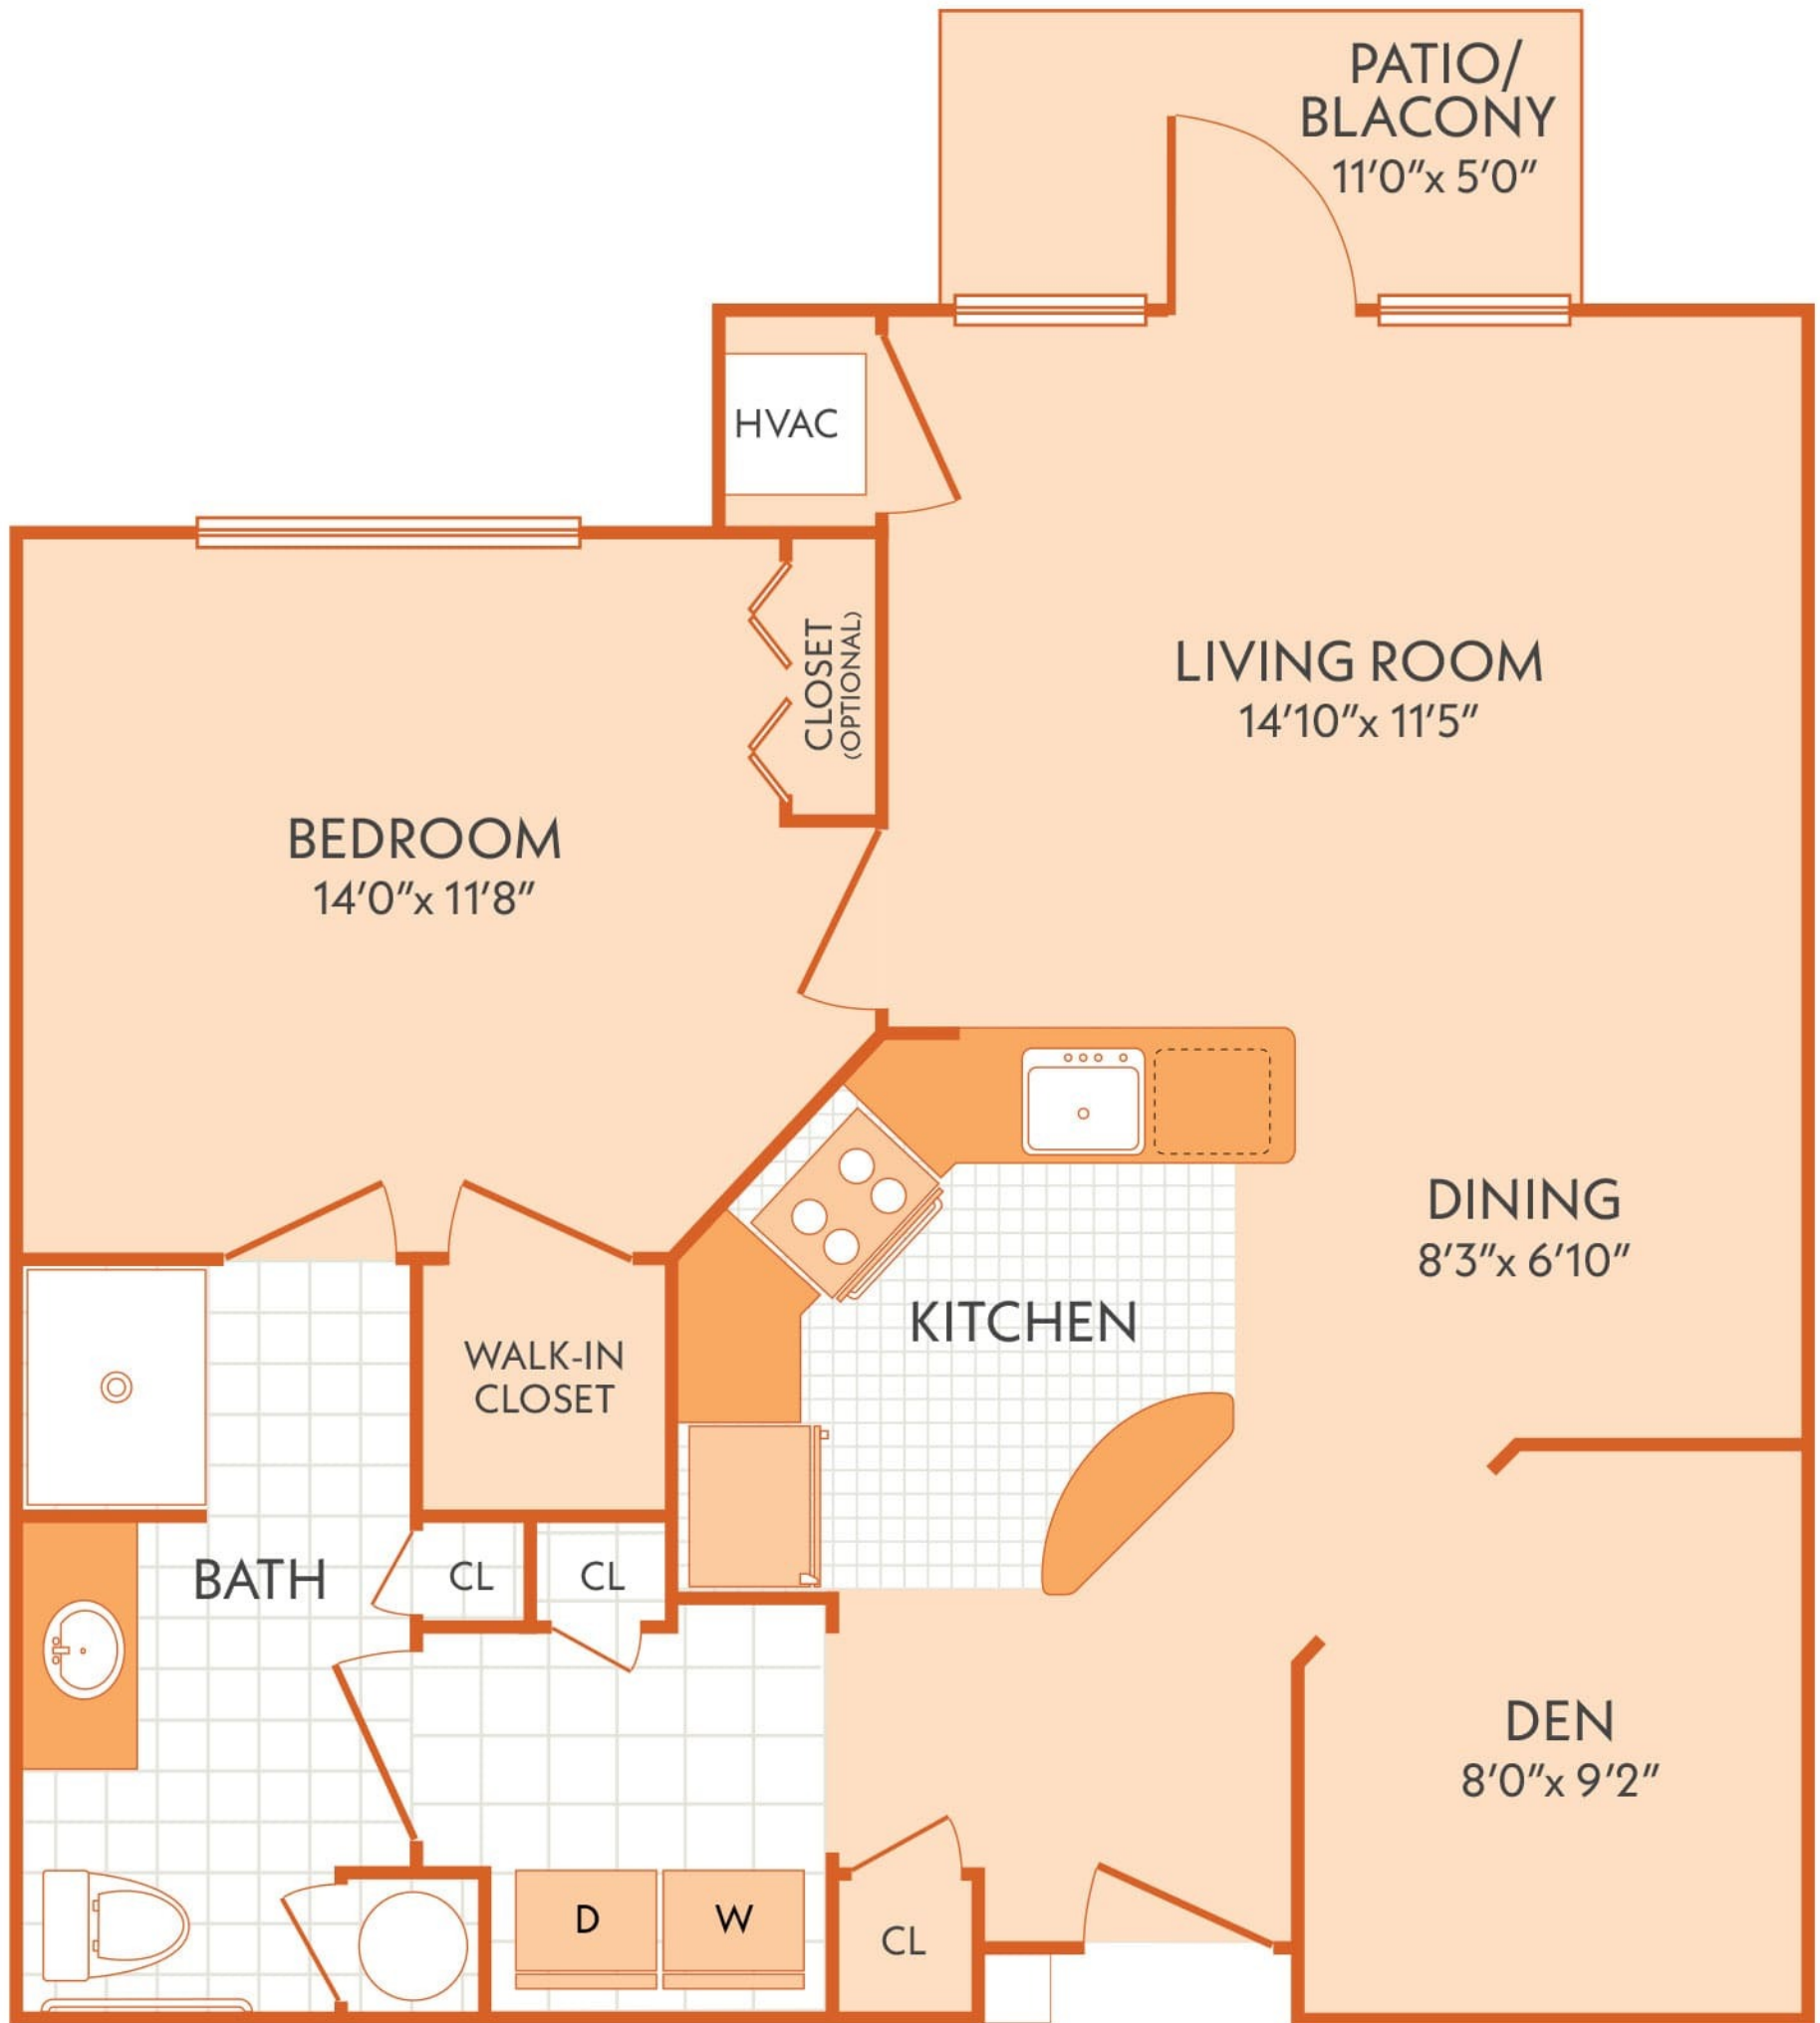

The Superior

816 sq. ft.

The Superior Alternate A

816 sq. ft.

all seasons
WEST BLOOMFIELD

Dimensions and square footage may vary by unit.

www.AllSeasonsWestBloomfield.com

B-1,
B-PH