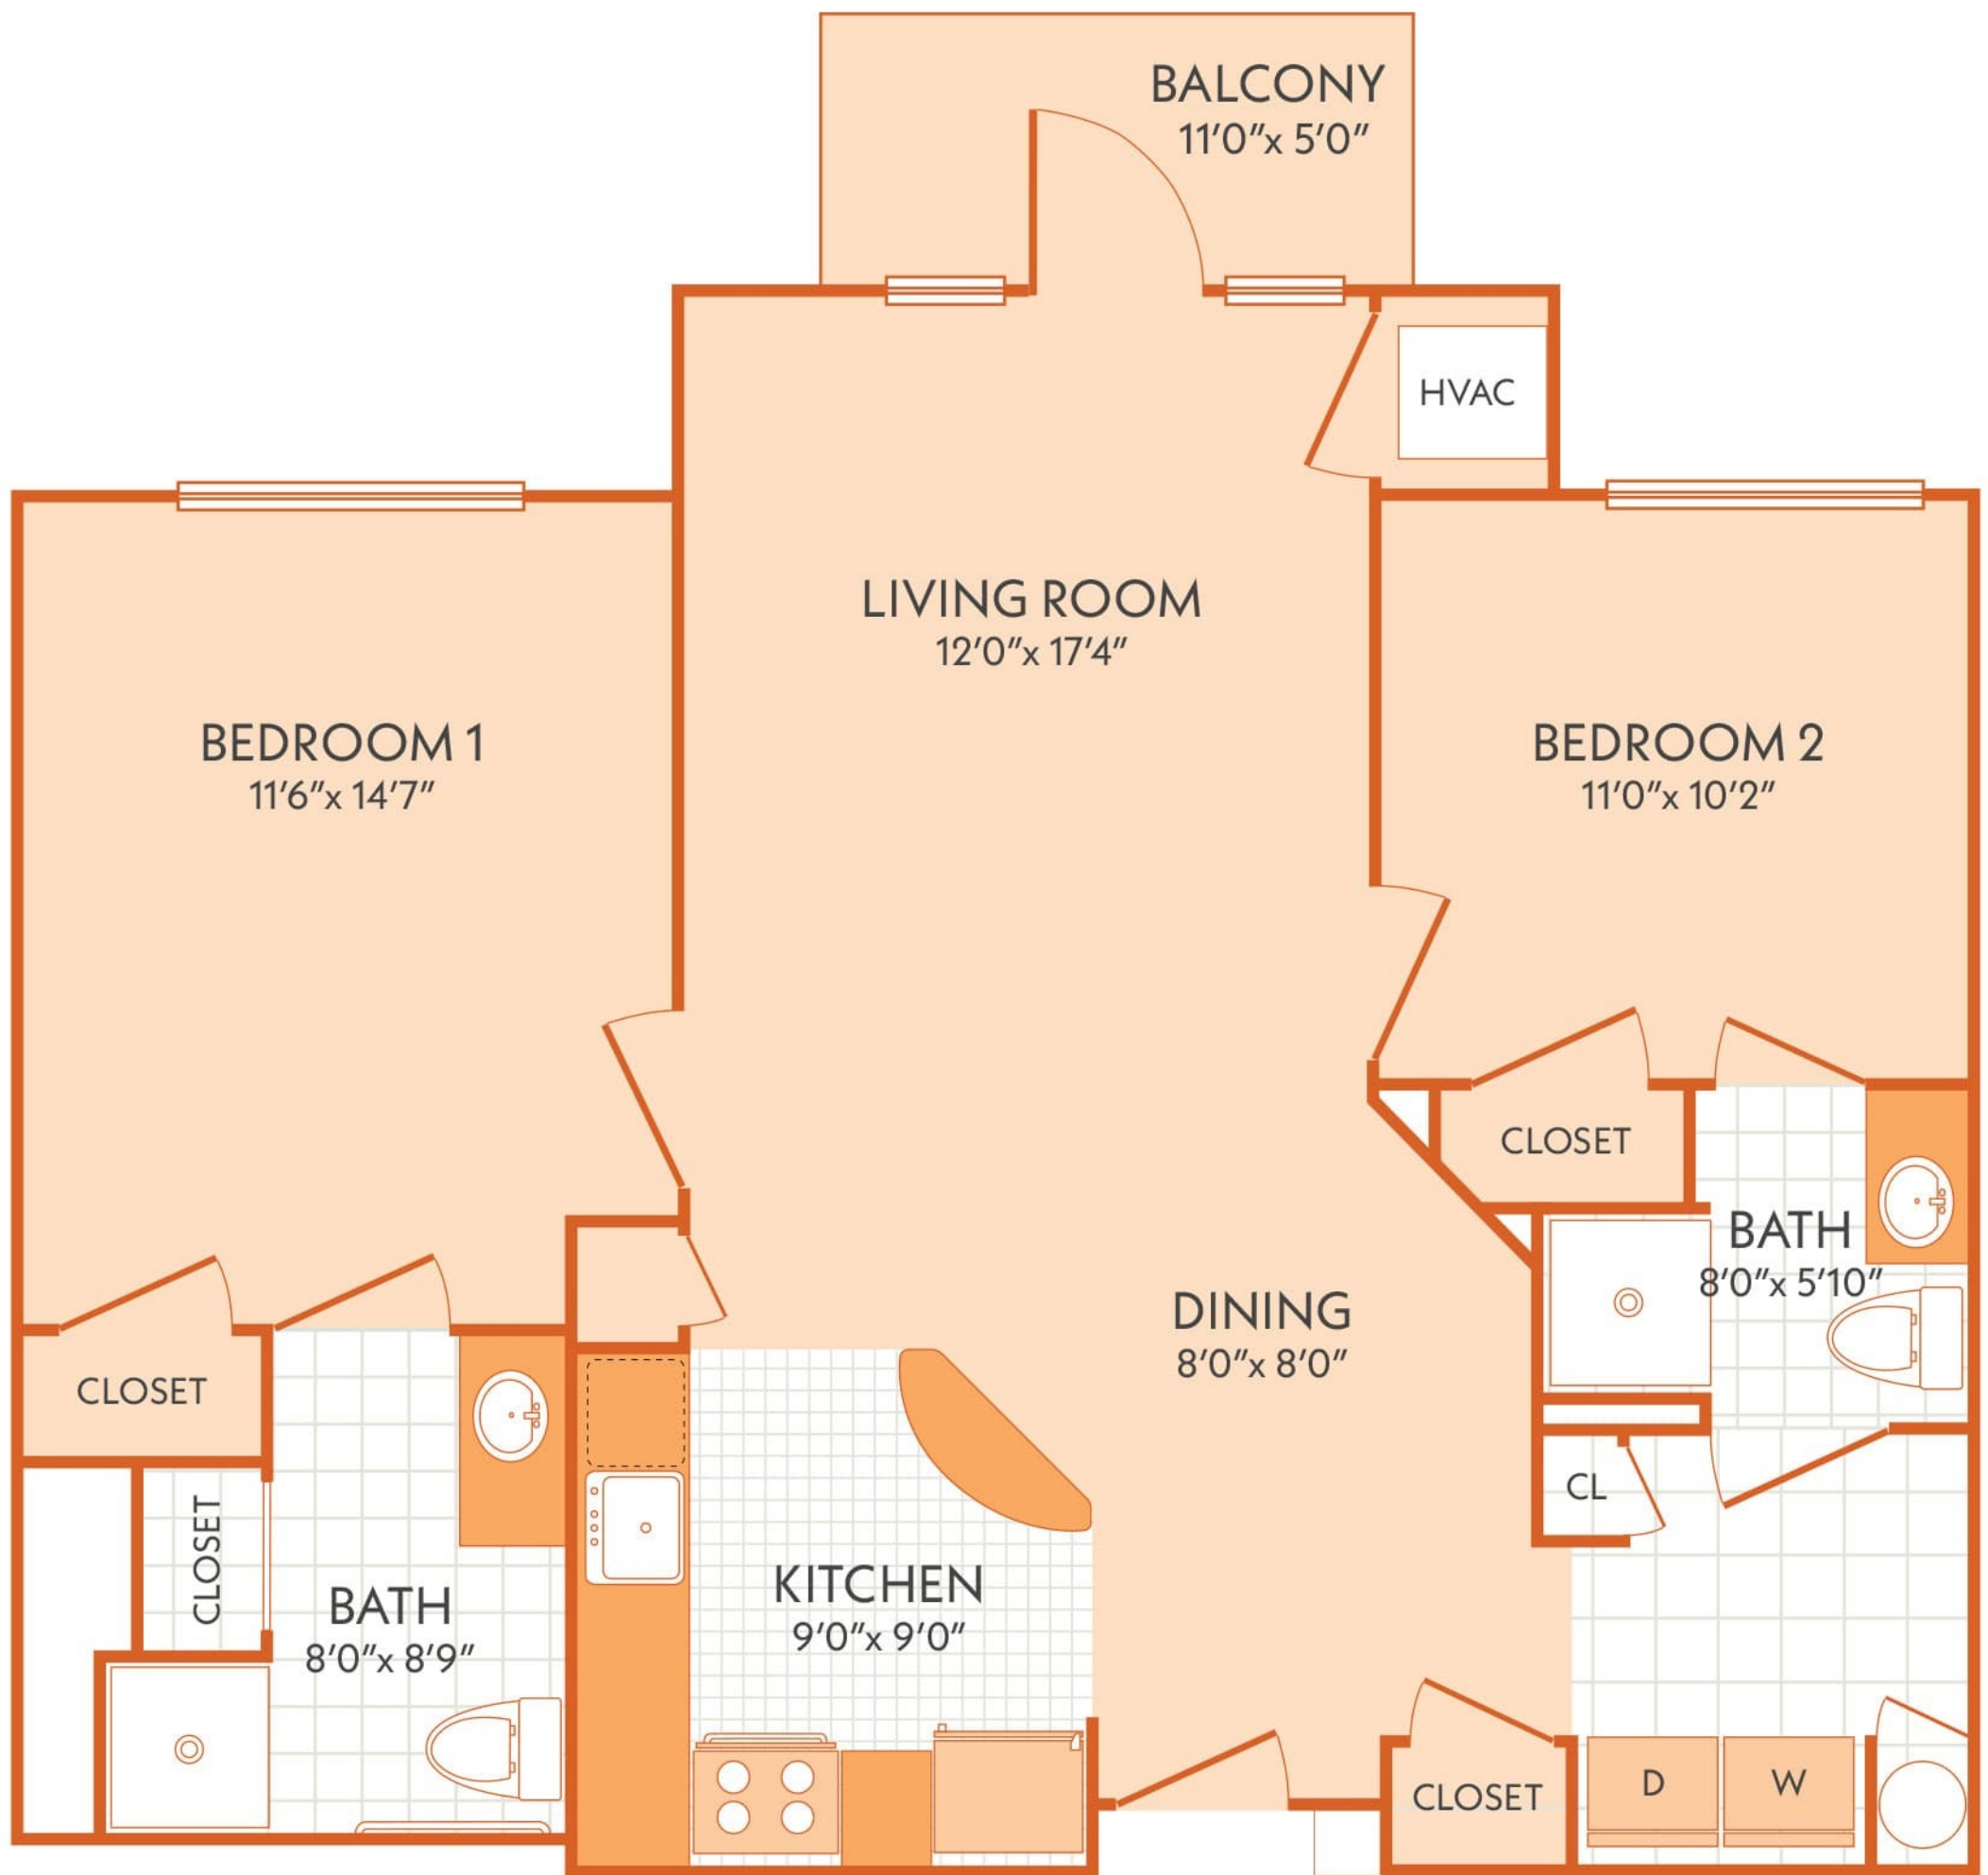

all seasons
WEST BLOOMFIELD

The Michigan Alternate A

952 sq. ft.

Dimensions and square footage may vary by unit.

www.AllSeasonsWestBloomfield.com

C-PH